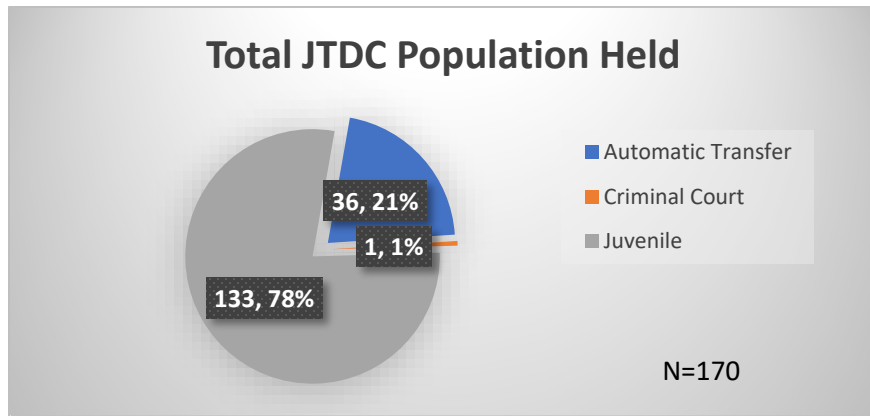

Daily Data Dashboard – December 13, 2022
Demographics for JTDC Population
Tuesday Morning Midnight Count

Total # of probation Involved youth¹: 1,030

¹ Probation Active: Any youth who is pending sentencing with an active social history, has been formally placed on probation or supervision with Cook County Juvenile Probation on the date of the report.

*Age, Gender and Race for Criminal Court population (N=1) is not represented in this report.

Data sources: cFive Supervisor – Probation Population and RMIS – JTDC Population

Daily Data Dashboard – December 13, 2022
Demographics for JTDC Population
Tuesday Morning Midnight Count