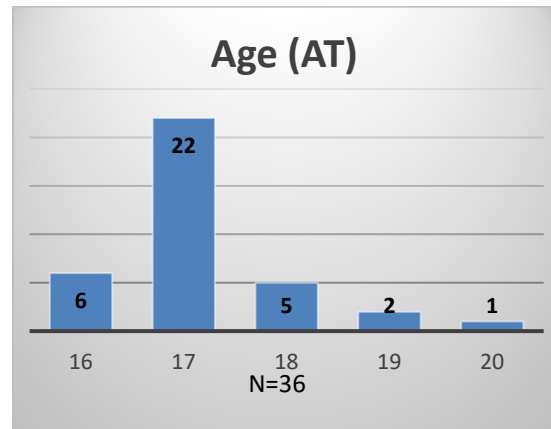

Daily Data Dashboard – December 13, 2022
Demographics for JTDC Population
Tuesday Morning Midnight Count

Total # of probation Involved youth¹: 1,030

¹ Probation Active: Any youth who is pending sentencing with an active social history, has been formally placed on probation or supervision with Cook County Juvenile Probation on the date of the report.

*Age, Gender and Race for Criminal Court population (N=1) is not represented in this report.

Data sources: cFive Supervisor – Probation Population and RMIS – JTDC Population

Daily Data Dashboard – December 13, 2022
Demographics for JTDC Population
Tuesday Morning Midnight Count