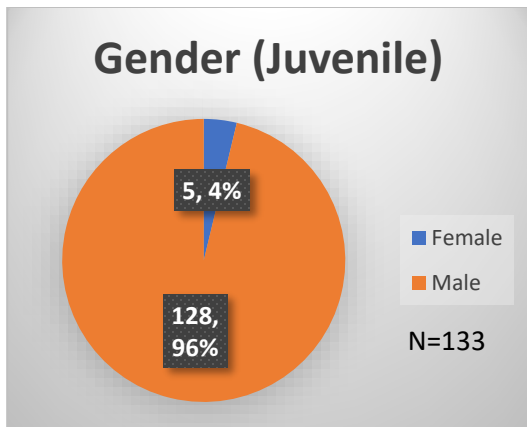

Daily Data Dashboard – December 13, 2022
Demographics for JTDC Population
Tuesday Morning Midnight Count

Total # of probation Involved youth¹: 1,030

¹ Probation Active: Any youth who is pending sentencing with an active social history, has been formally placed on probation or supervision with Cook County Juvenile Probation on the date of the report.

*Age, Gender and Race for Criminal Court population (N=1) is not represented in this report.

Data sources: cFive Supervisor – Probation Population and RMIS – JTDC Population

Daily Data Dashboard – December 13, 2022
Demographics for JTDC Population
Tuesday Morning Midnight Count