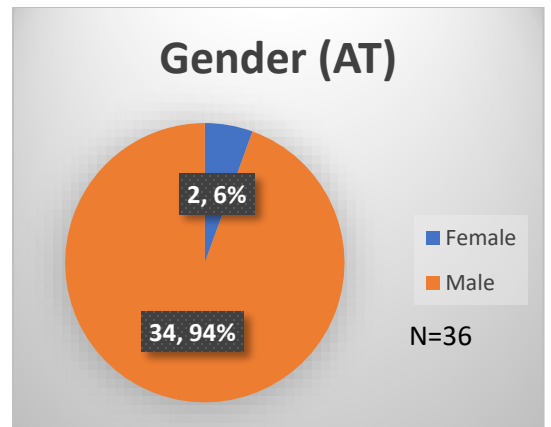

Daily Data Dashboard – December 13, 2022
Demographics for JTDC Population
Tuesday Morning Midnight Count

Total # of probation Involved youth¹: 1,030

¹ Probation Active: Any youth who is pending sentencing with an active social history, has been formally placed on probation or supervision with Cook County Juvenile Probation on the date of the report.

*Age, Gender and Race for Criminal Court population (N=1) is not represented in this report.

Data sources: cFive Supervisor – Probation Population and RMIS – JTDC Population

Daily Data Dashboard – December 13, 2022
Demographics for JTDC Population
Tuesday Morning Midnight Count