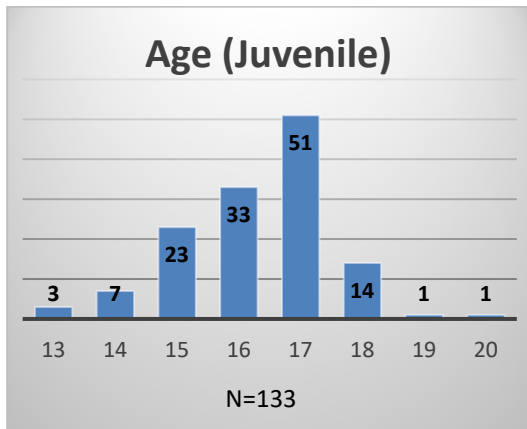

Daily Data Dashboard – December 13, 2022
Demographics for JTDC Population
Tuesday Morning Midnight Count

Total # of probation Involved youth¹: 1,030

¹ Probation Active: Any youth who is pending sentencing with an active social history, has been formally placed on probation or supervision with Cook County Juvenile Probation on the date of the report.

*Age, Gender and Race for Criminal Court population (N=1) is not represented in this report.

Data sources: cFive Supervisor – Probation Population and RMIS – JTDC Population

Daily Data Dashboard – December 13, 2022
Demographics for JTDC Population
Tuesday Morning Midnight Count